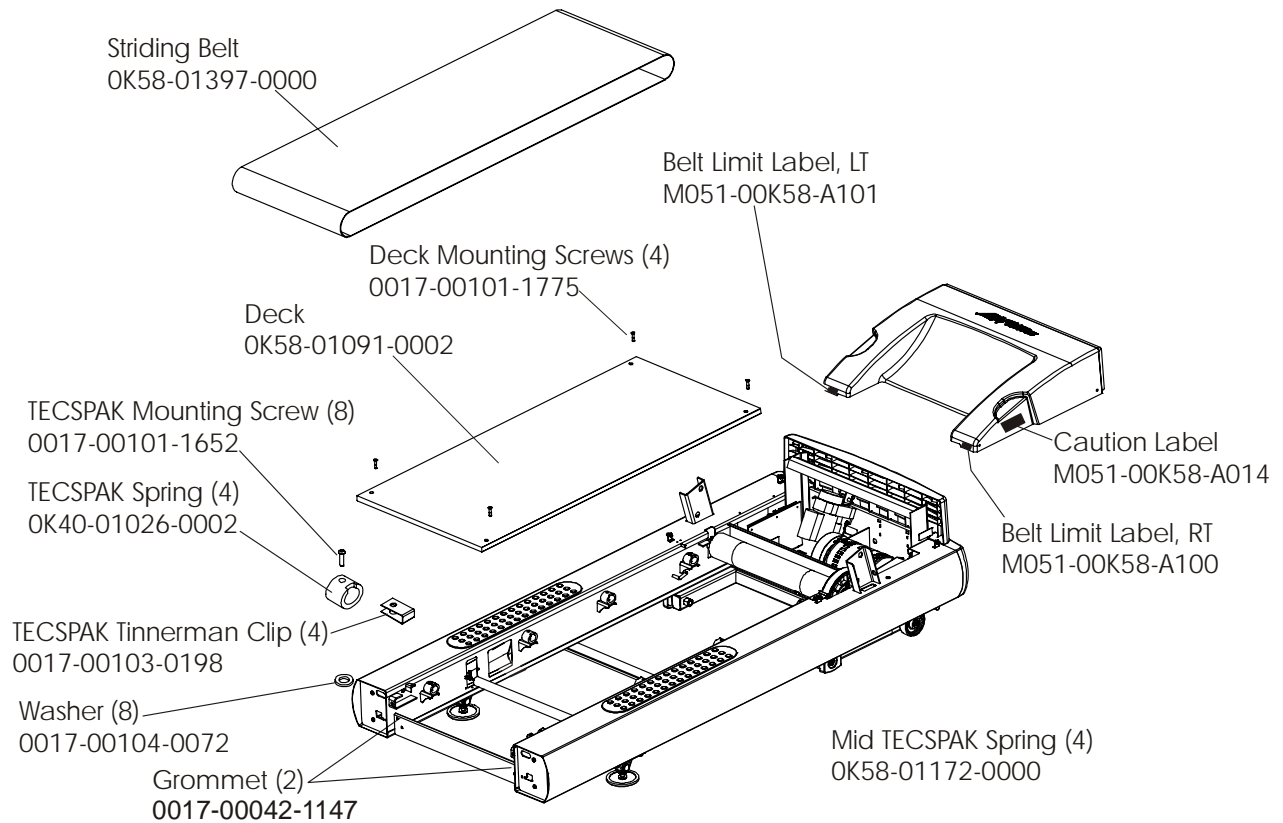

ARCTIC SILVER 97Ti
Belt, Deck and Rear Roller

97T-0XXX-03
S/N ATV100000 and UP